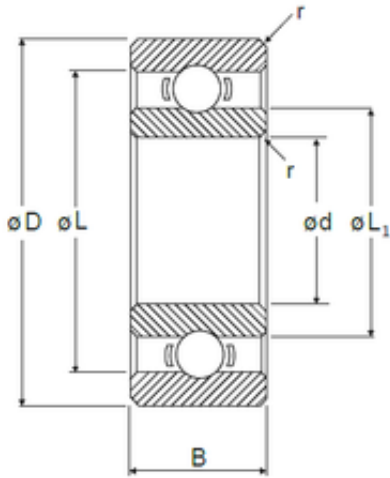

CYSD BEARING-ENGLAND CO.,LTD.

8 mm x 22 mm x 7 mm NMB R-2280 deep groove ball bearings

Bearing No. R-2280

Size	8x22x7 mm
Bore Diameter	8 mm
Outer Diameter	22 mm
Width	7 mm
d	8 mm
D	22 mm
B	7 mm
C	7 mm
r min.	0,3 mm
L	19,07 mm
L1	10,8 mm
Basic dynamic load rating (C)	3,297 kN

R-2280 Bearing 2D drawings and 3D CAD models