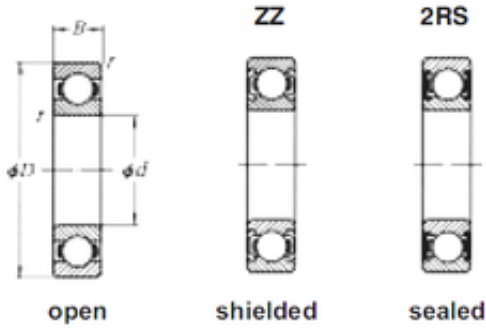

CYSD BEARING-ENGLAND CO.,LTD.

8 mm x 22 mm x 7 mm Loyal 608-2RS deep groove ball bearings

Bearing No. 608-2RS

Size	8x22x7 mm
Bore Diameter	8 mm
Outer Diameter	22 mm
Width	7 mm
d	8 mm
D	22 mm
B	7 mm
C	7 mm

608-2RS Bearing 2D drawings and 3D CAD models