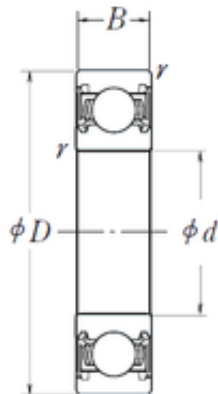

CYSD BEARING-ENGLAND CO.,LTD.

8 mm x 22 mm x 7 mm SKF BB1-0608BD deep groove ball bearings

Bearing No. BB1-0608BD

Size	8x22x7 mm
Bore Diameter	8 mm
Outer Diameter	22 mm
Width	7 mm
d	8 mm
D	22 mm
B	7 mm
C	7 mm

BB1-0608BD Bearing 2D drawings and 3D CAD models