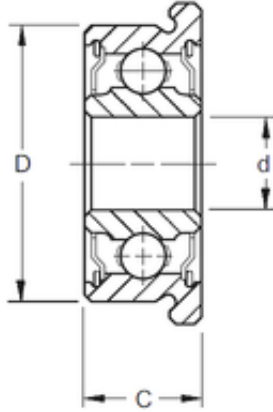

CYSD BEARING-ENGLAND CO.,LTD.

8 mm x 22 mm x 7 mm ZEN SF608-2RS deep groove ball bearings

Bearing No. SF608-2RS

Size	8x22x7 mm
Bore Diameter	8 mm
Outer Diameter	22 mm
Width	7 mm
d	8 mm
D	22 mm
B	7 mm
C	7 mm
Basic dynamic load rating (C)	3,293 kN
Basic static load rating (C0)	1,379 kN

SF608-2RS Bearing 2D drawings and 3D CAD models