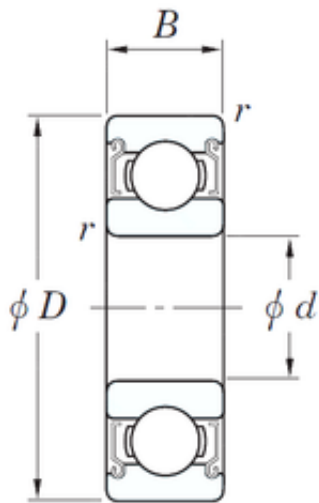

CYSD BEARING-ENGLAND CO.,LTD.

8 mm x 22 mm x 7 mm KOYO SE 608 ZZSTPR
deep groove ball bearings

Bearing No. SE 608 ZZSTPR

Size	8x22x7 mm
Bore Diameter	8 mm
Outer Diameter	22 mm
Width	7 mm
d	8 mm
D	22 mm
B	7 mm
C	7 mm

SE 608 ZZSTPR Bearing 2D drawings and 3D CAD models