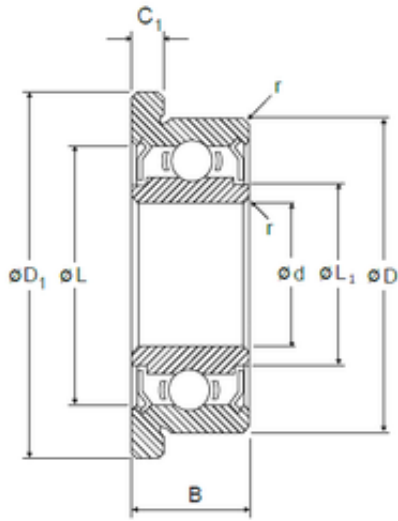

CYSD BEARING-ENGLAND CO.,LTD.

8 mm x 22 mm x 7 mm NMB RF-2280HH deep groove ball bearings

Bearing No. RF-2280HH

Size	8x22x7 mm
Bore Diameter	8 mm
Outer Diameter	22 mm
Width	7 mm
d	8 mm
D	22 mm
B	7 mm
C	7 mm
r min.	0,3 mm
C1	1,5 mm
D1	25 mm
L	19,07 mm
L1	10,8 mm
Basic dynamic load rating (C)	3,297 kN

RF-2280HH Bearing 2D drawings and 3D CAD models