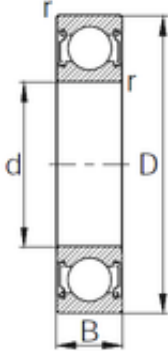

# CYSD BEARING-ENGLAND CO.,LTD.

8 mm x 22 mm x 7 mm KBC 608ZZ1 deep groove ball bearings

Bearing No. 608ZZ1

Size	8x22x7 mm
Bore Diameter	8 mm
Outer Diameter	22 mm
Width	7 mm
d	8 mm
D	22 mm
B	7 mm
C	7 mm
r	0.3 mm
Weight	0.012 Kg
Basic dynamic load rating (C)	3,3 kN
Basic static load rating (C0)	1,37 kN

608ZZ1 Bearing 2D drawings and 3D CAD models