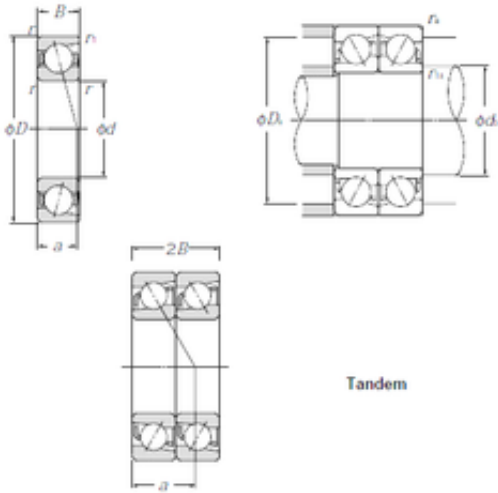

CYSD BEARING-ENGLAND CO.,LTD.

150 mm x 270 mm x 45 mm CYSD 7230CDT angular contact ball bearings

Bearing No. 7230CDT

Size	150x270x45 mm
Bore Diameter	150 mm
Outer Diameter	270 mm
Width	45 mm
d	150 mm
D	270 mm
B	45 mm
C	45 mm
Angle ()	15 °
r min.	3 mm
2B	90 mm
Weight	22 Kg
Basic dynamic load rating (C)	410 kN
Basic static load rating (C0)	560 kN
(Grease) Lubrication Speed	3000 r/min

7230CDT Bearing 2D drawings and 3D CAD models