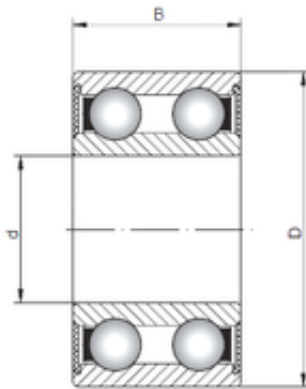

CYSD BEARING-ENGLAND CO.,LTD.

17 mm x 47 mm x 19 mm Loyal 4303-2RS deep groove ball bearings

Bearing No. 4303-2RS

Size	17x47x19 mm
Bore Diameter	17 mm
Outer Diameter	47 mm
Width	19 mm
d	17 mm
D	47 mm
B	19 mm
C	19 mm
Weight	0,16 Kg
Basic dynamic load rating (C)	19,5 kN
Basic static load rating (C0)	13,2 kN

4303-2RS Bearing 2D drawings and 3D CAD models