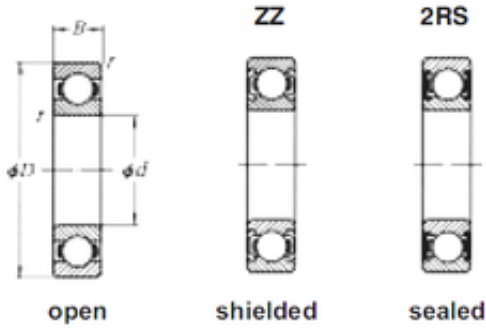

CYSD BEARING-ENGLAND CO.,LTD.

17 mm x 47 mm x 19 mm Loyal 62303-2RS deep groove ball bearings

Bearing No. 62303-2RS

Size	17x47x19 mm
Bore Diameter	17 mm
Outer Diameter	47 mm
Width	19 mm
d	17 mm
D	47 mm
B	19 mm
C	19 mm