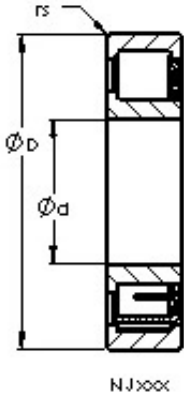

CYSD BEARING-ENGLAND CO.,LTD.

AST NJ204 EM6 cylindrical roller bearings

Bearing No. NJ204 EM6

Size	20x47x14 mm
Bore Diameter	20 mm
Outer Diameter	47 mm
Width	14 mm
Bearing Type	NJ
Bore Dia (d)	20.0000
Outer Dia (D)	47.0000
Width (B)	14.0000
Radius (min) (rs)	1.000
Dynamic Load Rating (Cr)	25,700
Static Load Rating (Cor)	22,600
Max Speed (Grease) (X1000 RPM)	15
Max Speed (Oil) (X1000 RPM)	18
Max. Shaft Shoulder Dia. Inner (Li)	26.5
Min. Housing Shoulder Dia., Outer (Lo)	41.5
Weight (g)	126.00
Precision	RBEC 1
Standard Clearance	C0
Material	52100 Chrome steel, or equivalent

NJ204 EM6 Bearing 2D drawings and 3D CAD models