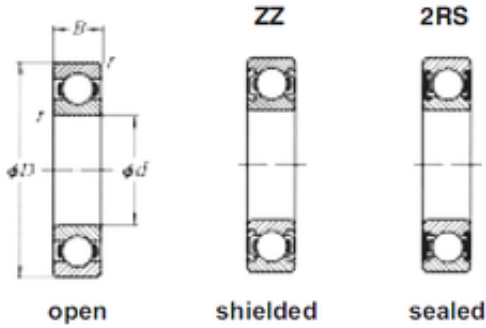

CYSD BEARING-ENGLAND CO.,LTD.

20 mm x 47 mm x 14 mm Loyal 6204 deep groove ball bearings

Bearing No. 6204

Size	20x47x14 mm
Bore Diameter	20 mm
Outer Diameter	47 mm
Width	14 mm
d	20 mm
D	47 mm
B	14 mm
C	14 mm

6204 Bearing 2D drawings and 3D CAD models