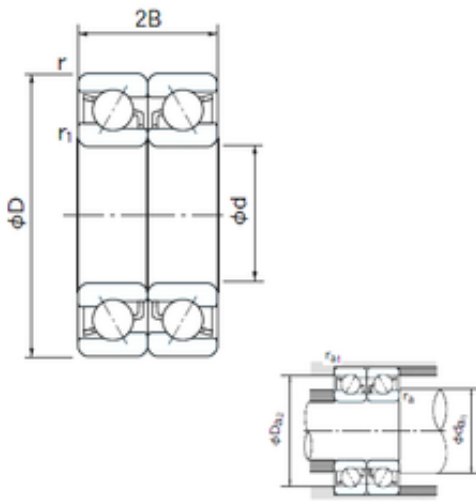

CYSD BEARING-ENGLAND CO.,LTD.

20 mm x 47 mm x 14 mm NACHI 7204BDB
angular contact ball bearings

Bearing No. 7204BDB

7204BDB Bearing 2D drawings and 3D CAD models

Size	20x47x14 mm
Bore Diameter	20 mm
Outer Diameter	47 mm
Width	14 mm
d	20 mm
D	47 mm
B	14 mm
C	14 mm
Angle (°)	40 °
a	7.1 mm
r min.	1 mm
r1 min.	0.6 mm
2B	28 mm
da min.	23 mm
Da max.	43.4 mm
ra max.	0.6 mm
Weight	0.110 Kg
Basic dynamic load rating (C)	22,3 kN
Basic static load rating (C0)	15,7 kN
(Grease) Lubrication Speed	9500 r/min
Bore Type	Cylindrical Bore
Enclosure	Open
Configuration	Duplex
Bore Size	20 mm
Outside Diameter	47 mm

CYSD BEARING-ENGLAND CO.,LTD.

Width	14 mm
Fillet Radius/Chamfer	1 mm
r1	0.6 mm
Dynamic Load Rating	22,300 N
Static Load Rating	15,700 N
Limiting Speed - Grease	9,500 rpm
Limiting Speed - Oil	13,000 rpm
da1 (min)	26 mm
da2 (min)	23 mm
Da1 (max)	41 mm
Da2 (max)	43.4 mm
ra (max)	1 mm
ra1 (max)	0.6 mm