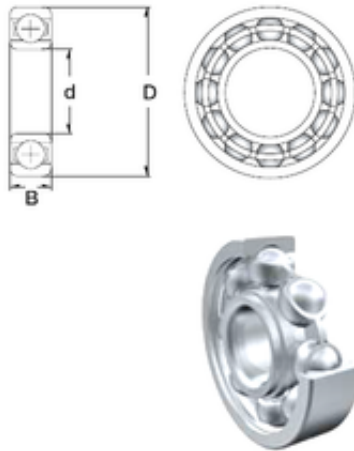

# CYSD BEARING-ENGLAND CO.,LTD.

20 mm x 47 mm x 14 mm ZEN S6204 deep groove ball bearings

Bearing No. S6204

Size	20x47x14 mm
Bore Diameter	20 mm
Outer Diameter	47 mm
Width	14 mm
d	20 mm
D	47 mm
B	14 mm
C	14 mm
Weight	0,11 Kg
Basic dynamic load rating (C)	12,7 kN

S6204 Bearing 2D drawings and 3D CAD models