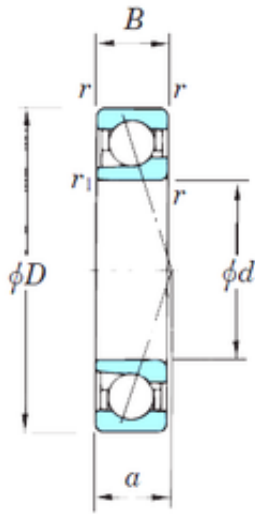

CYSD BEARING-ENGLAND CO.,LTD.

150 mm x 270 mm x 45 mm KOYO 7230CPA
angular contact ball bearings

Bearing No. 7230CPA

Size	150x270x45 mm
Bore Diameter	150 mm
Outer Diameter	270 mm
Width	45 mm
d	150 mm
D	270 mm
B	45 mm
C	45 mm
Angle (°)	15 °
a	50,6 mm
r min.	3 mm
r1 min.	1,1 mm
Weight	9,75 Kg
Basic dynamic load rating (C)	270 kN
Basic static load rating (C0)	303 kN
(Grease) Lubrication Speed	4 000 r/min
(Oil) Lubrication Speed	6 200 r/min

7230CPA Bearing 2D drawings and 3D CAD models