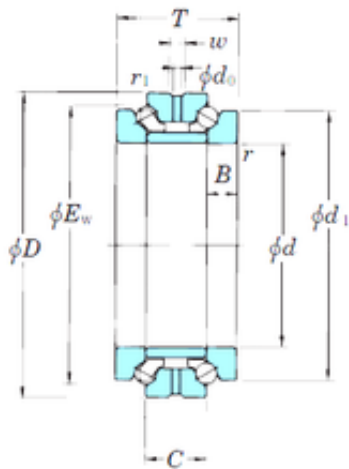

CYSD BEARING-ENGLAND CO.,LTD.

30 mm x 55 mm x 8 mm KOYO 234406B thrust ball bearings

Bearing No. 234406B

Size	30x55x32 mm
Bore Diameter	30 mm
Outer Diameter	55 mm
Width	32 mm
d	30 mm
D	55 mm
Ew	48,5 mm
T	32 mm
B	8 mm
C	16 mm
Angle ()	60 °
d1	47 mm
r min.	1 mm
r1 min.	0,6 mm
W	4,5 mm
Weight	0,296 Kg
Basic dynamic load rating (C)	14 kN
Basic static load rating (C0)	23,6 kN
(Grease) Lubrication Speed	6 700 r/min

234406B Bearing 2D drawings and 3D CAD models