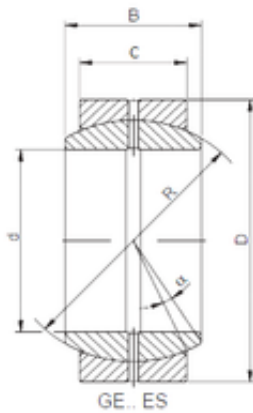

CYSD BEARING-ENGLAND CO.,LTD.

30 mm x 55 mm x 32 mm Loyal GE 030 XES
plain bearings

Bearing No. GE 030 XES

Size	30x55x32 mm
Bore Diameter	30 mm
Outer Diameter	55 mm
Width	32 mm
d	30 mm
D	55 mm
B	32 mm
C	20 mm
Angle	17 °
Weight	0,35 Kg
Basic dynamic load rating (C)	80 kN

GE 030 XES Bearing 2D drawings and 3D CAD models