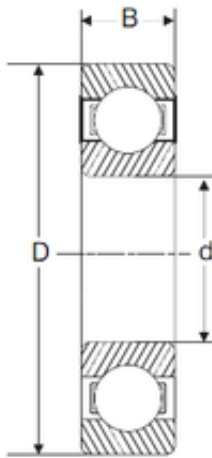

CYSD BEARING-ENGLAND CO.,LTD.

55 mm x 100 mm x 21 mm SIGMA 6211 deep groove ball bearings

Bearing No. 6211

Size	55x100x21 mm
Bore Diameter	55 mm
Outer Diameter	100 mm
Width	21 mm
d	55 mm
D	100 mm
B	21 mm
C	21 mm

6211 Bearing 2D drawings and 3D CAD models