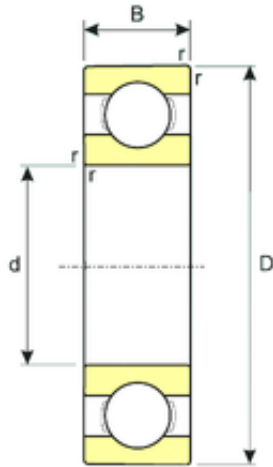

CYSD BEARING-ENGLAND CO.,LTD.

55 mm x 100 mm x 21 mm ISB SS 6211 deep groove ball bearings

Bearing No. SS 6211

Size	55x100x21 mm
Bore Diameter	55 mm
Outer Diameter	100 mm
Width	21 mm
d	55 mm
D	100 mm
B	21 mm
C	21 mm
Basic dynamic load rating (C)	42,63 kN
Basic static load rating (C0)	28,616 kN
(Grease) Lubrication Speed	5472 r/min
(Oil) Lubrication Speed	6840 r/min

SS 6211 Bearing 2D drawings and 3D CAD models